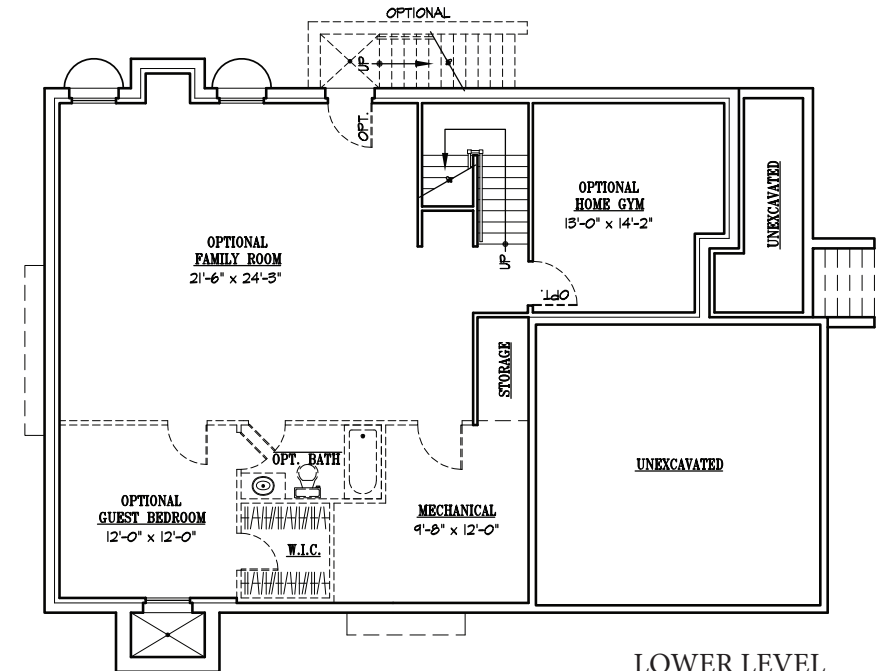

READE HANSON
HOMEBUILDERS

THE CARLYLE
4 bedrooms, 3.5 baths
3,450 sq. ft.

SALES BY
Dayna Blumel & Kerry Adams
Long & Foster Real Estate

DAYNA (703) 597-2252
KERRY (703) 587-7841

www.BlumelAdams.com/ReadeHanson/

MAIN LEVEL

UPPER LEVEL

LOWER LEVEL