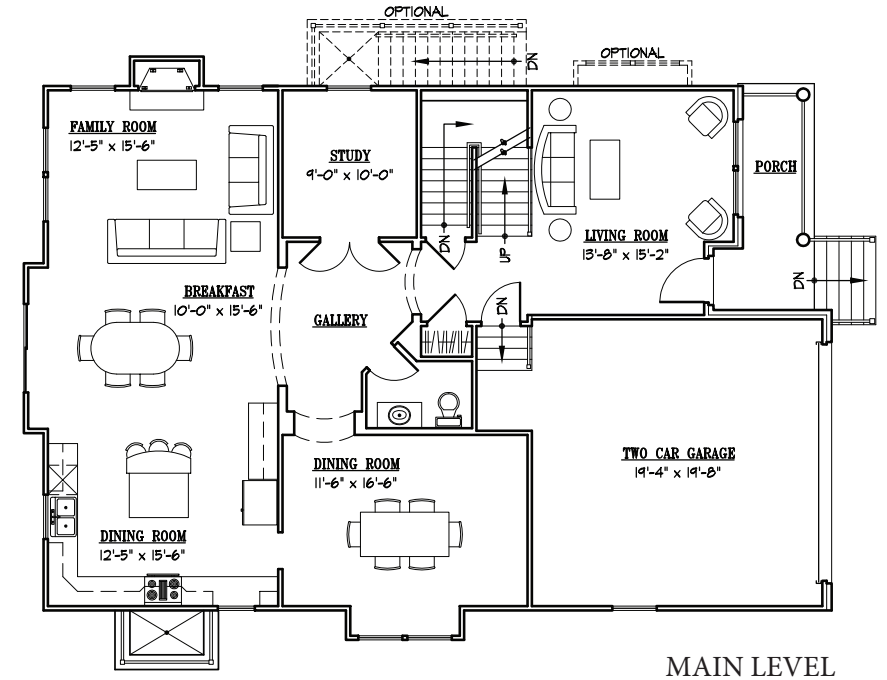

READE HANSON
HOMEBUILDERS

THE CARLYLE
4 bedrooms, 3.5 baths
3,450 sq. ft.

SALES BY
Dayna Blumel & Kerry Adams
Long & Foster Real Estate

DAYNA (703) 597-2252
KERRY (703) 587-7841

www.BlumelAdams.com/ReadeHanson/

MAIN LEVEL

UPPER LEVEL

LOWER LEVEL