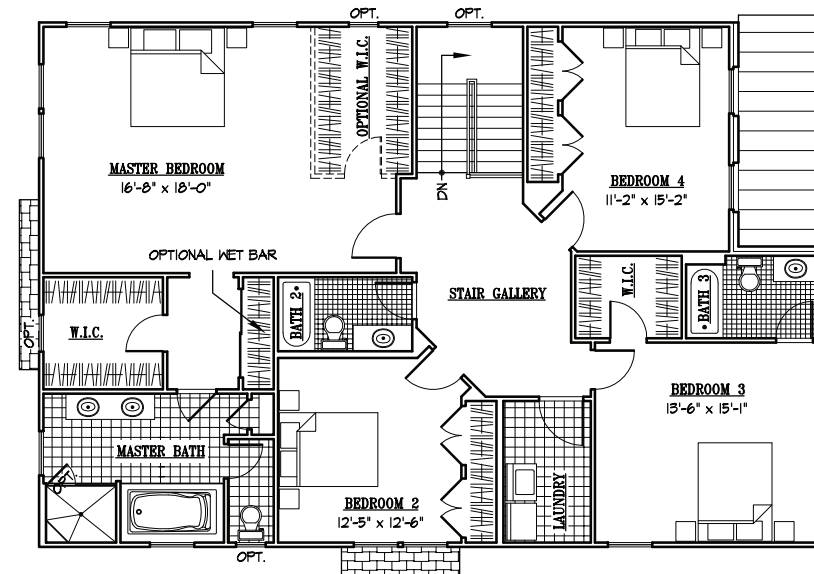

READE HANSON
HOMEBUILDERS

THE CARLYLE
4 bedrooms, 3.5 baths
3,450 sq. ft.

SALES BY
Dayna Blumel & Kerry Adams
Long & Foster Real Estate

DAYNA (703) 597-2252
KERRY (703) 587-7841

www.BlumelAdams.com/ReadeHanson/

MAIN LEVEL

UPPER LEVEL

LOWER LEVEL